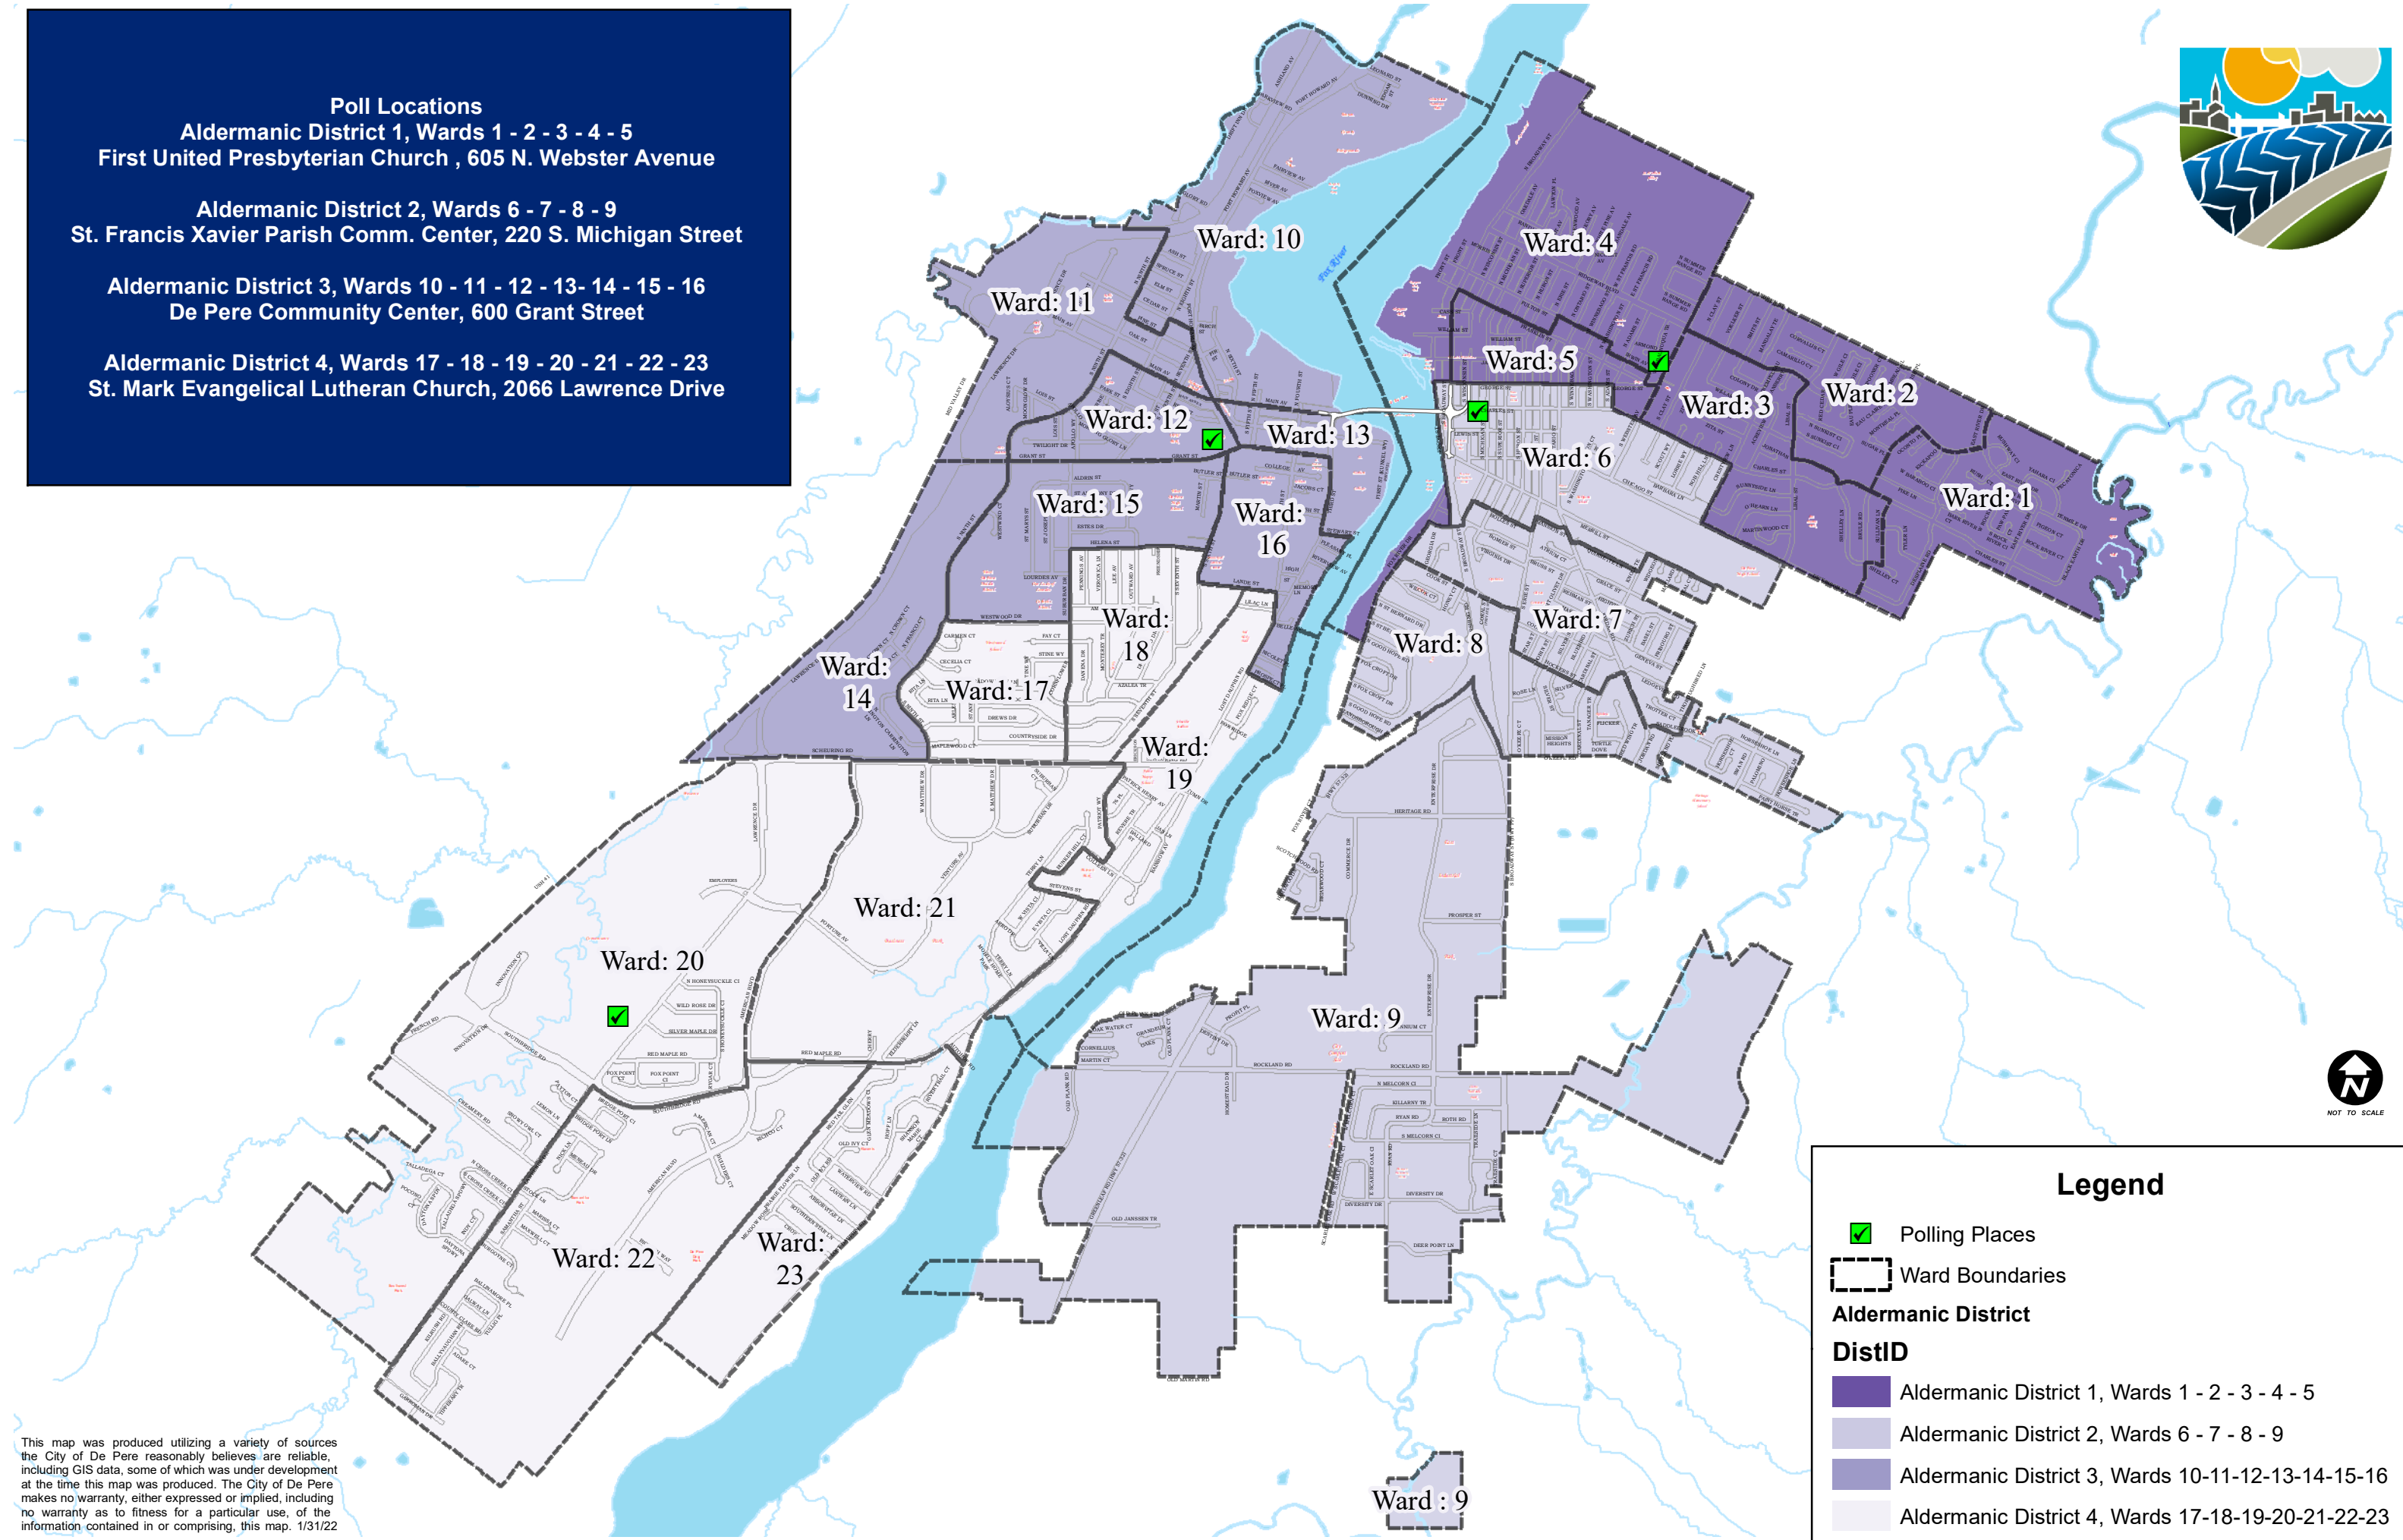

Poll Locations

Aldermanic District 1, Wards 1 - 2 - 3 - 4 - 5
 First United Presbyterian Church , 605 N. Webster Avenue

Aldermanic District 2, Wards 6 - 7 - 8 - 9
 St. Francis Xavier Parish Comm. Center, 220 S. Michigan Street

Aldermanic District 3, Wards 10 - 11 - 12 - 13- 14 - 15 - 16
 De Pere Community Center, 600 Grant Street

Aldermanic District 4, Wards 17 - 18 - 19 - 20 - 21 - 22 - 23
 St. Mark Evangelical Lutheran Church, 2066 Lawrence Drive

Legend

-  Polling Places
-  Ward Boundaries
- Aldermanic District**
- DistID**
-  Aldermanic District 1, Wards 1 - 2 - 3 - 4 - 5
-  Aldermanic District 2, Wards 6 - 7 - 8 - 9
-  Aldermanic District 3, Wards 10-11-12-13-14-15-16
-  Aldermanic District 4, Wards 17-18-19-20-21-22-23

This map was produced utilizing a variety of sources the City of De Pere reasonably believes are reliable, including GIS data, some of which was under development at the time this map was produced. The City of De Pere makes no warranty, either expressed or implied, including no warranty as to fitness for a particular use, of the information contained in or comprising, this map. 1/31/22